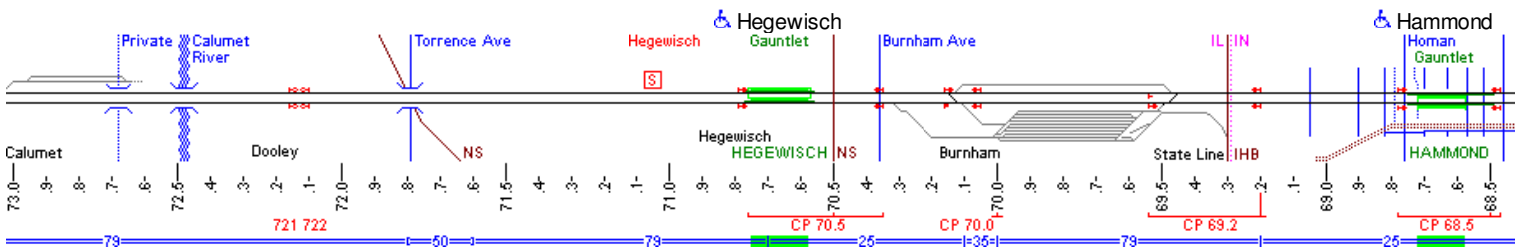

METRA Electric Line

METRA Electric Line signals and layout based primarily on information from 1996 and 2001

NICTD South Shore Line

Through trains between Millenium Station and Gary, Michigan City & South Bend
 Core information from 1996, 2001 and 2005 with updates through February 2012

Columbia Ave to Cline Ave built in 1956 to reroute East Chicago Street Running