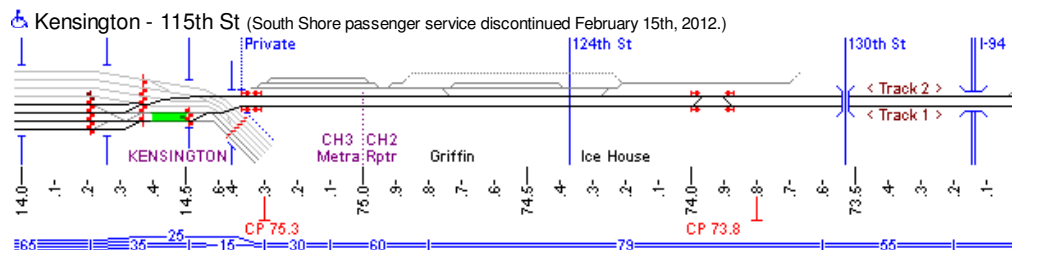

METRA Electric Line

METRA Electric Line signals and layout based primarily on information from 1996 and 2001

NICTD South Shore Line

Through trains between Millenium Station and Gary, Michigan City & South Bend
 Core information from 1996, 2001 and 2005 with updates through February 2012

Columbia Ave to Cline Ave built in 1956 to reroute East Chicago Street Running