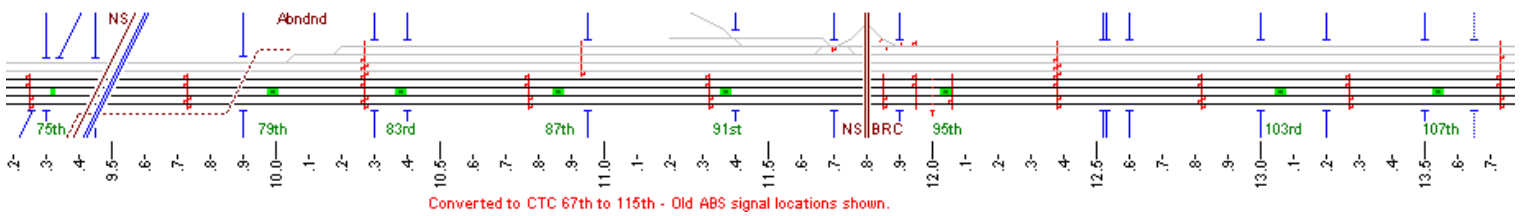

METRA Electric Line

METRA Electric Line signals and layout based primarily on information from 1996 and 2001

NICTD South Shore Line

Through trains between Millenium Station and Gary, Michigan City & South Bend
 Core information from 1996, 2001 and 2005 with updates through February 2012

Columbia Ave to Cline Ave built in 1956 to reroute East Chicago Street Running