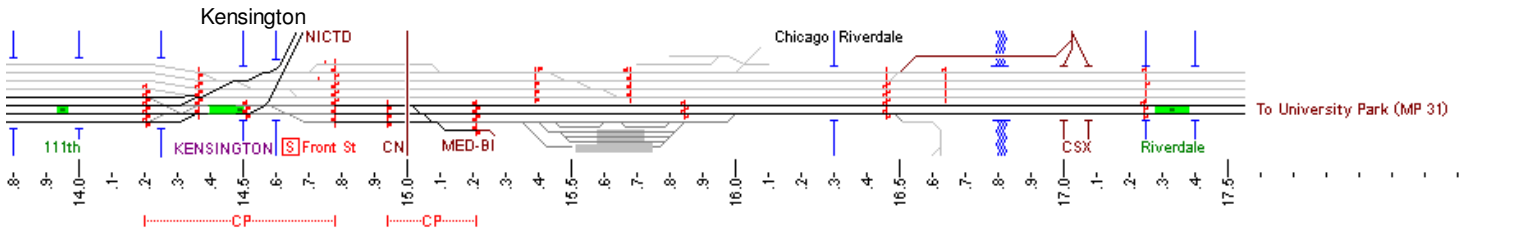

METRA Electric Line

METRA Electric Line signals and layout based primarily on information from 1996 and 2001

NICTD South Shore Line

Through trains between Millenium Station and Gary, Michigan City & South Bend
 Core information from 1996, 2001 and 2005 with updates through February 2012

Columbia Ave to Cline Ave built in 1956 to reroute East Chicago Street Running