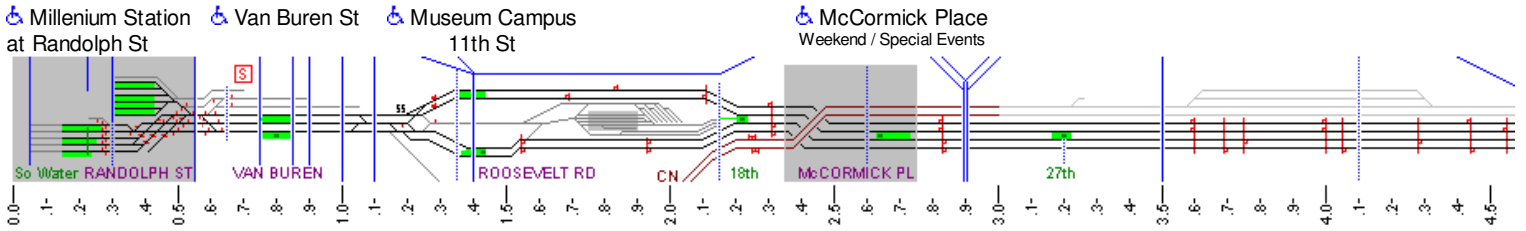

METRA Electric Line

METRA Electric Line signals and layout based primarily on information from 1996 and 2001

NICTD South Shore Line

Through trains between Millenium Station and Gary, Michigan City & South Bend
 Core information from 1996, 2001 and 2005 with updates through February 2012

Columbia Ave to Cline Ave built in 1956 to reroute East Chicago Street Running