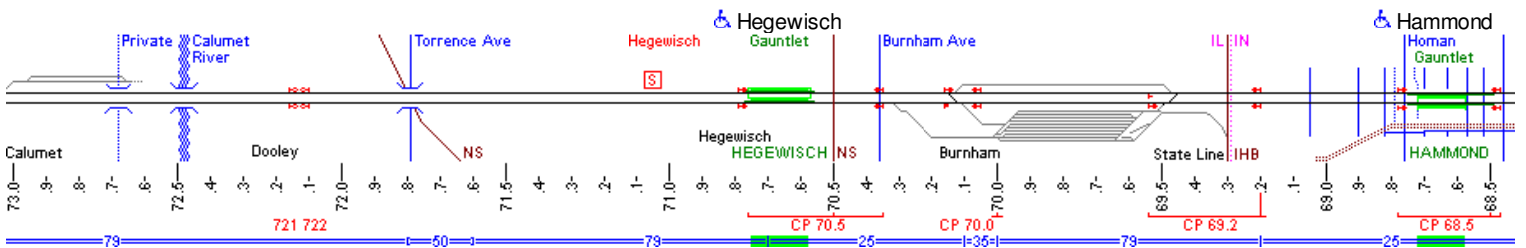

METRA Electric Line

METRA Electric Line signals and layout based primarily on information from 1996 and 2001

NICTD South Shore Line

Through trains between Millenium Station and Gary, Michigan City & South Bend
 Core information from 1996, 2001 and 2005 with updates through February 2012

Columbia Ave to Cline Ave built in 1956 to reroute East Chicago Street Running