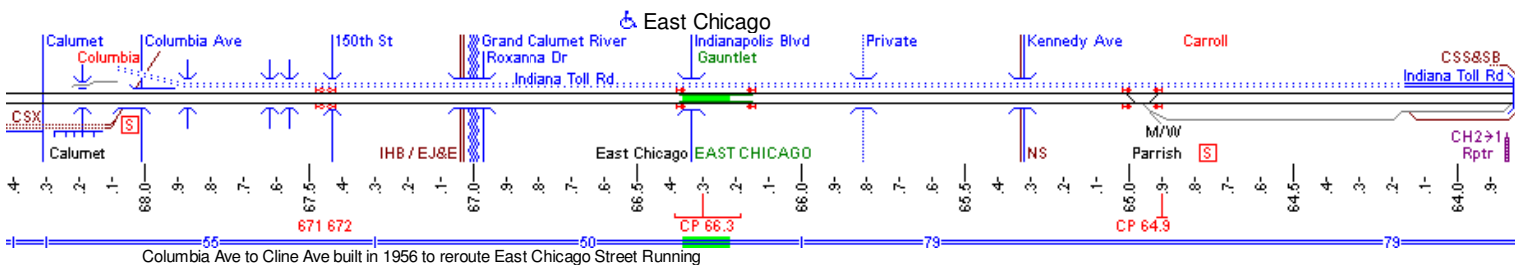

METRA Electric Line

METRA Electric Line signals and layout based primarily on information from 1996 and 2001

NICTD South Shore Line

Through trains between Millenium Station and Gary, Michigan City & South Bend
 Core information from 1996, 2001 and 2005 with updates through February 2012

Columbia Ave to Cline Ave built in 1956 to reroute East Chicago Street Running