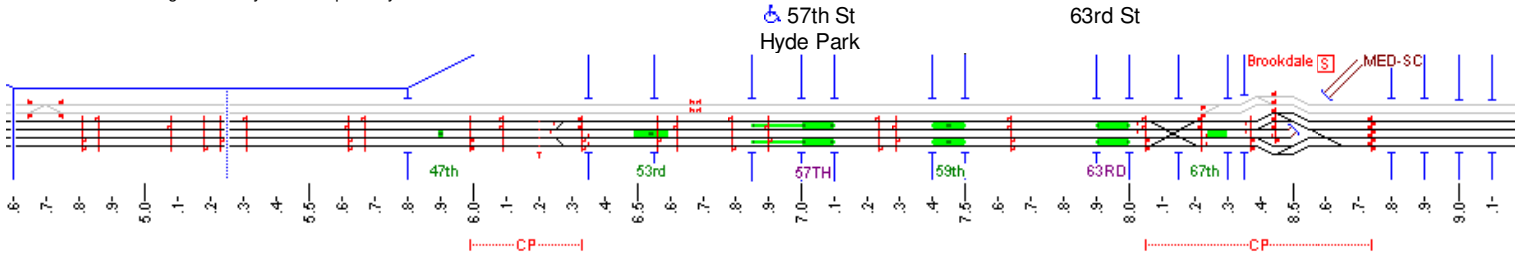

METRA Electric Line

METRA Electric Line signals and layout based primarily on information from 1996 and 2001

NICTD South Shore Line

Through trains between Millenium Station and Gary, Michigan City & South Bend
 Core information from 1996, 2001 and 2005 with updates through February 2012

Columbia Ave to Cline Ave built in 1956 to reroute East Chicago Street Running