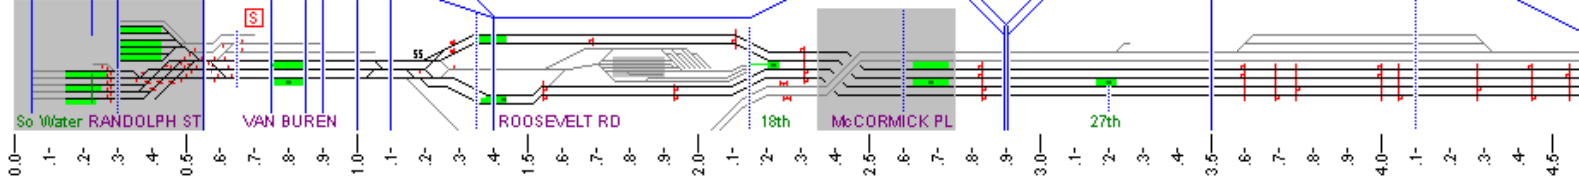

METRA Electric Line

♿ Millenium Station at Randolph St
 ♿ Van Buren St
 ♿ Museum Campus 11th St
 ♿ McCormick Place Weekend / Special Events

METRA Electric Line signals and layout based on information from 1996 and 2001

NICTD South Shore Line

Through trains between Millenium Station and Gary, Michigan City & South Bend
 Core information from 1996 and 2001
 with updates from 2005, 2007 and 2009