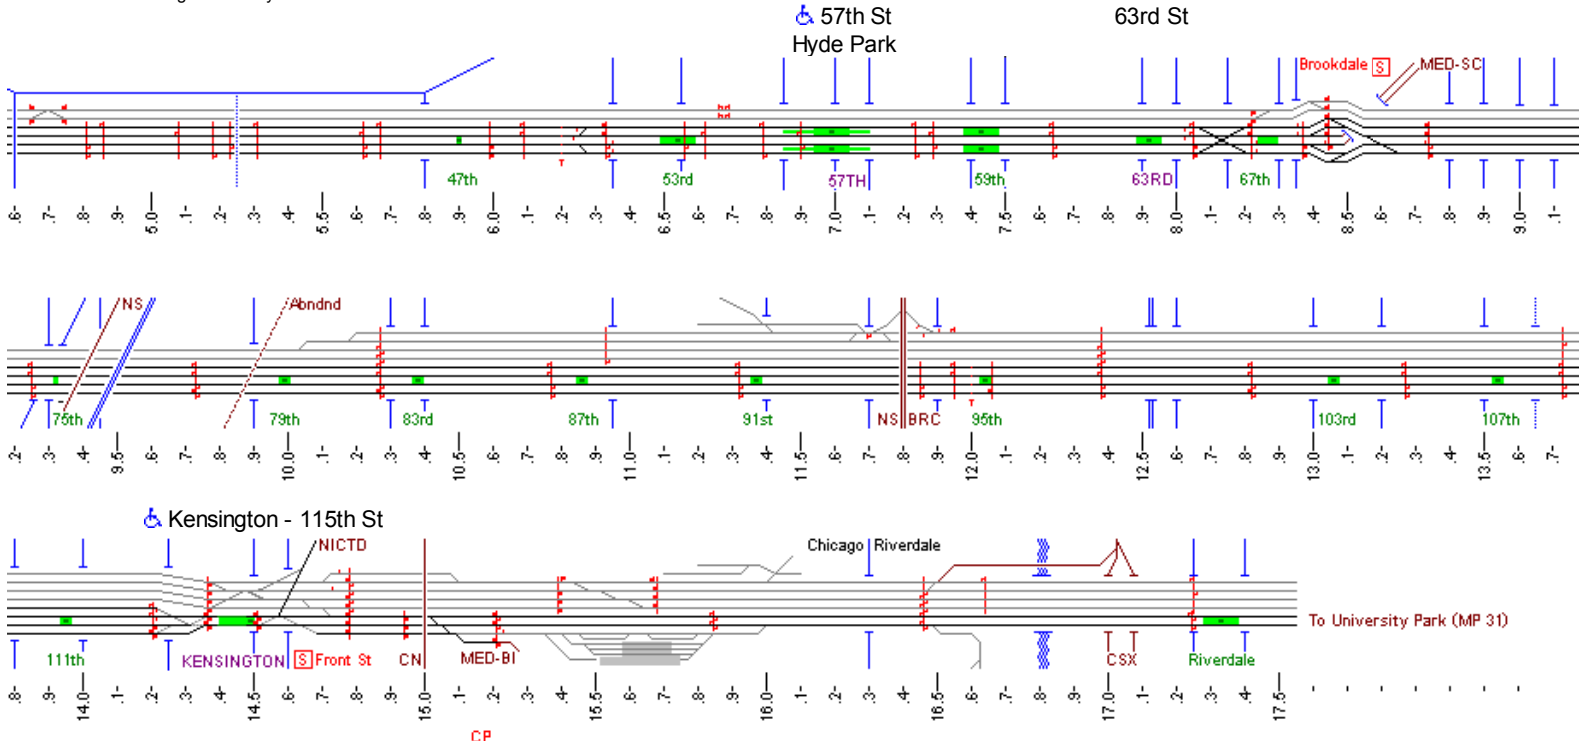

METRA Electric Line

♿ Millenium Station at Randolph St
 ♿ Van Buren St
 ♿ Museum Campus 11th St
 ♿ McCormick Place Weekend / Special Events

METRA Electric Line signals and layout based on information from 1996 and 2001

NICTD South Shore Line

Through trains between Millenium Station and Gary, Michigan City & South Bend
 Core information from 1996 and 2001
 with updates from 2005, 2007 and 2009